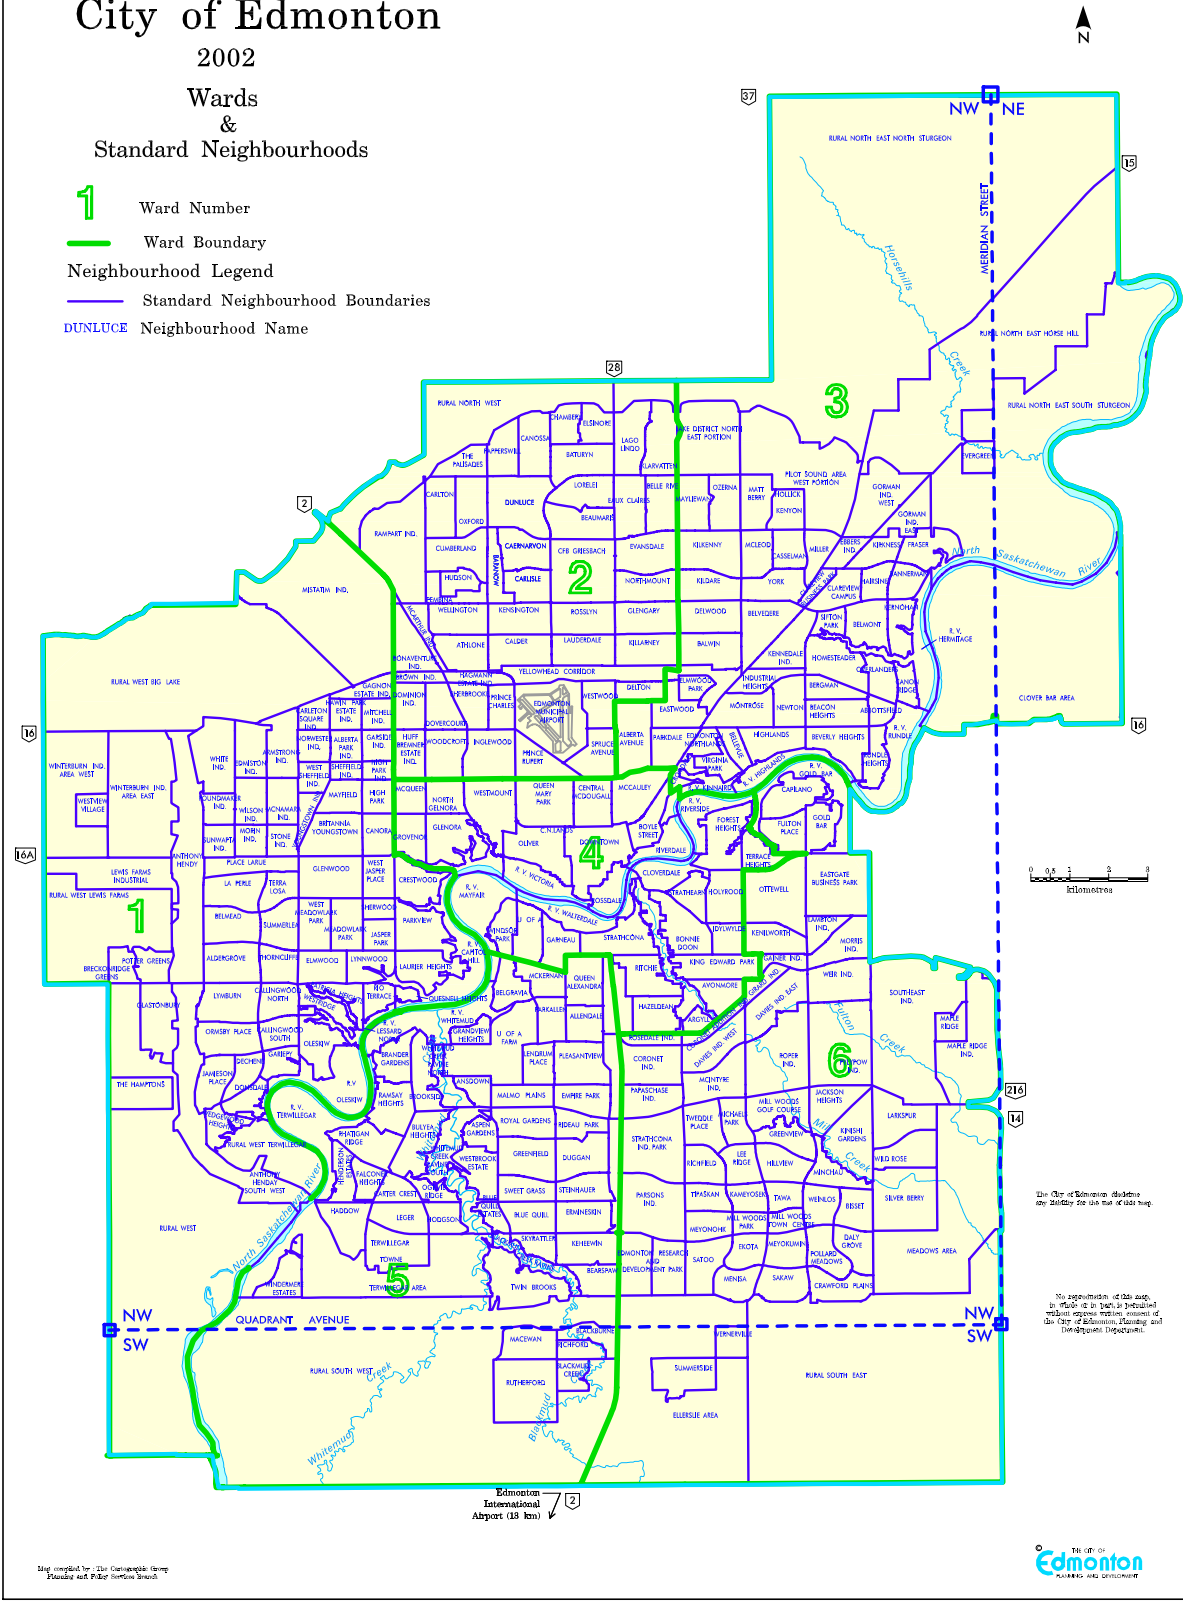

City of Edmonton

2002

Wards & Standard Neighbourhoods

- **1** Ward Number
- **—** Ward Boundary
- **—** Neighbourhood Legend
- **—** Standard Neighbourhood Boundaries
- **DUNLUCE** Neighbourhood Name

Edmonton International Airport (13 km)